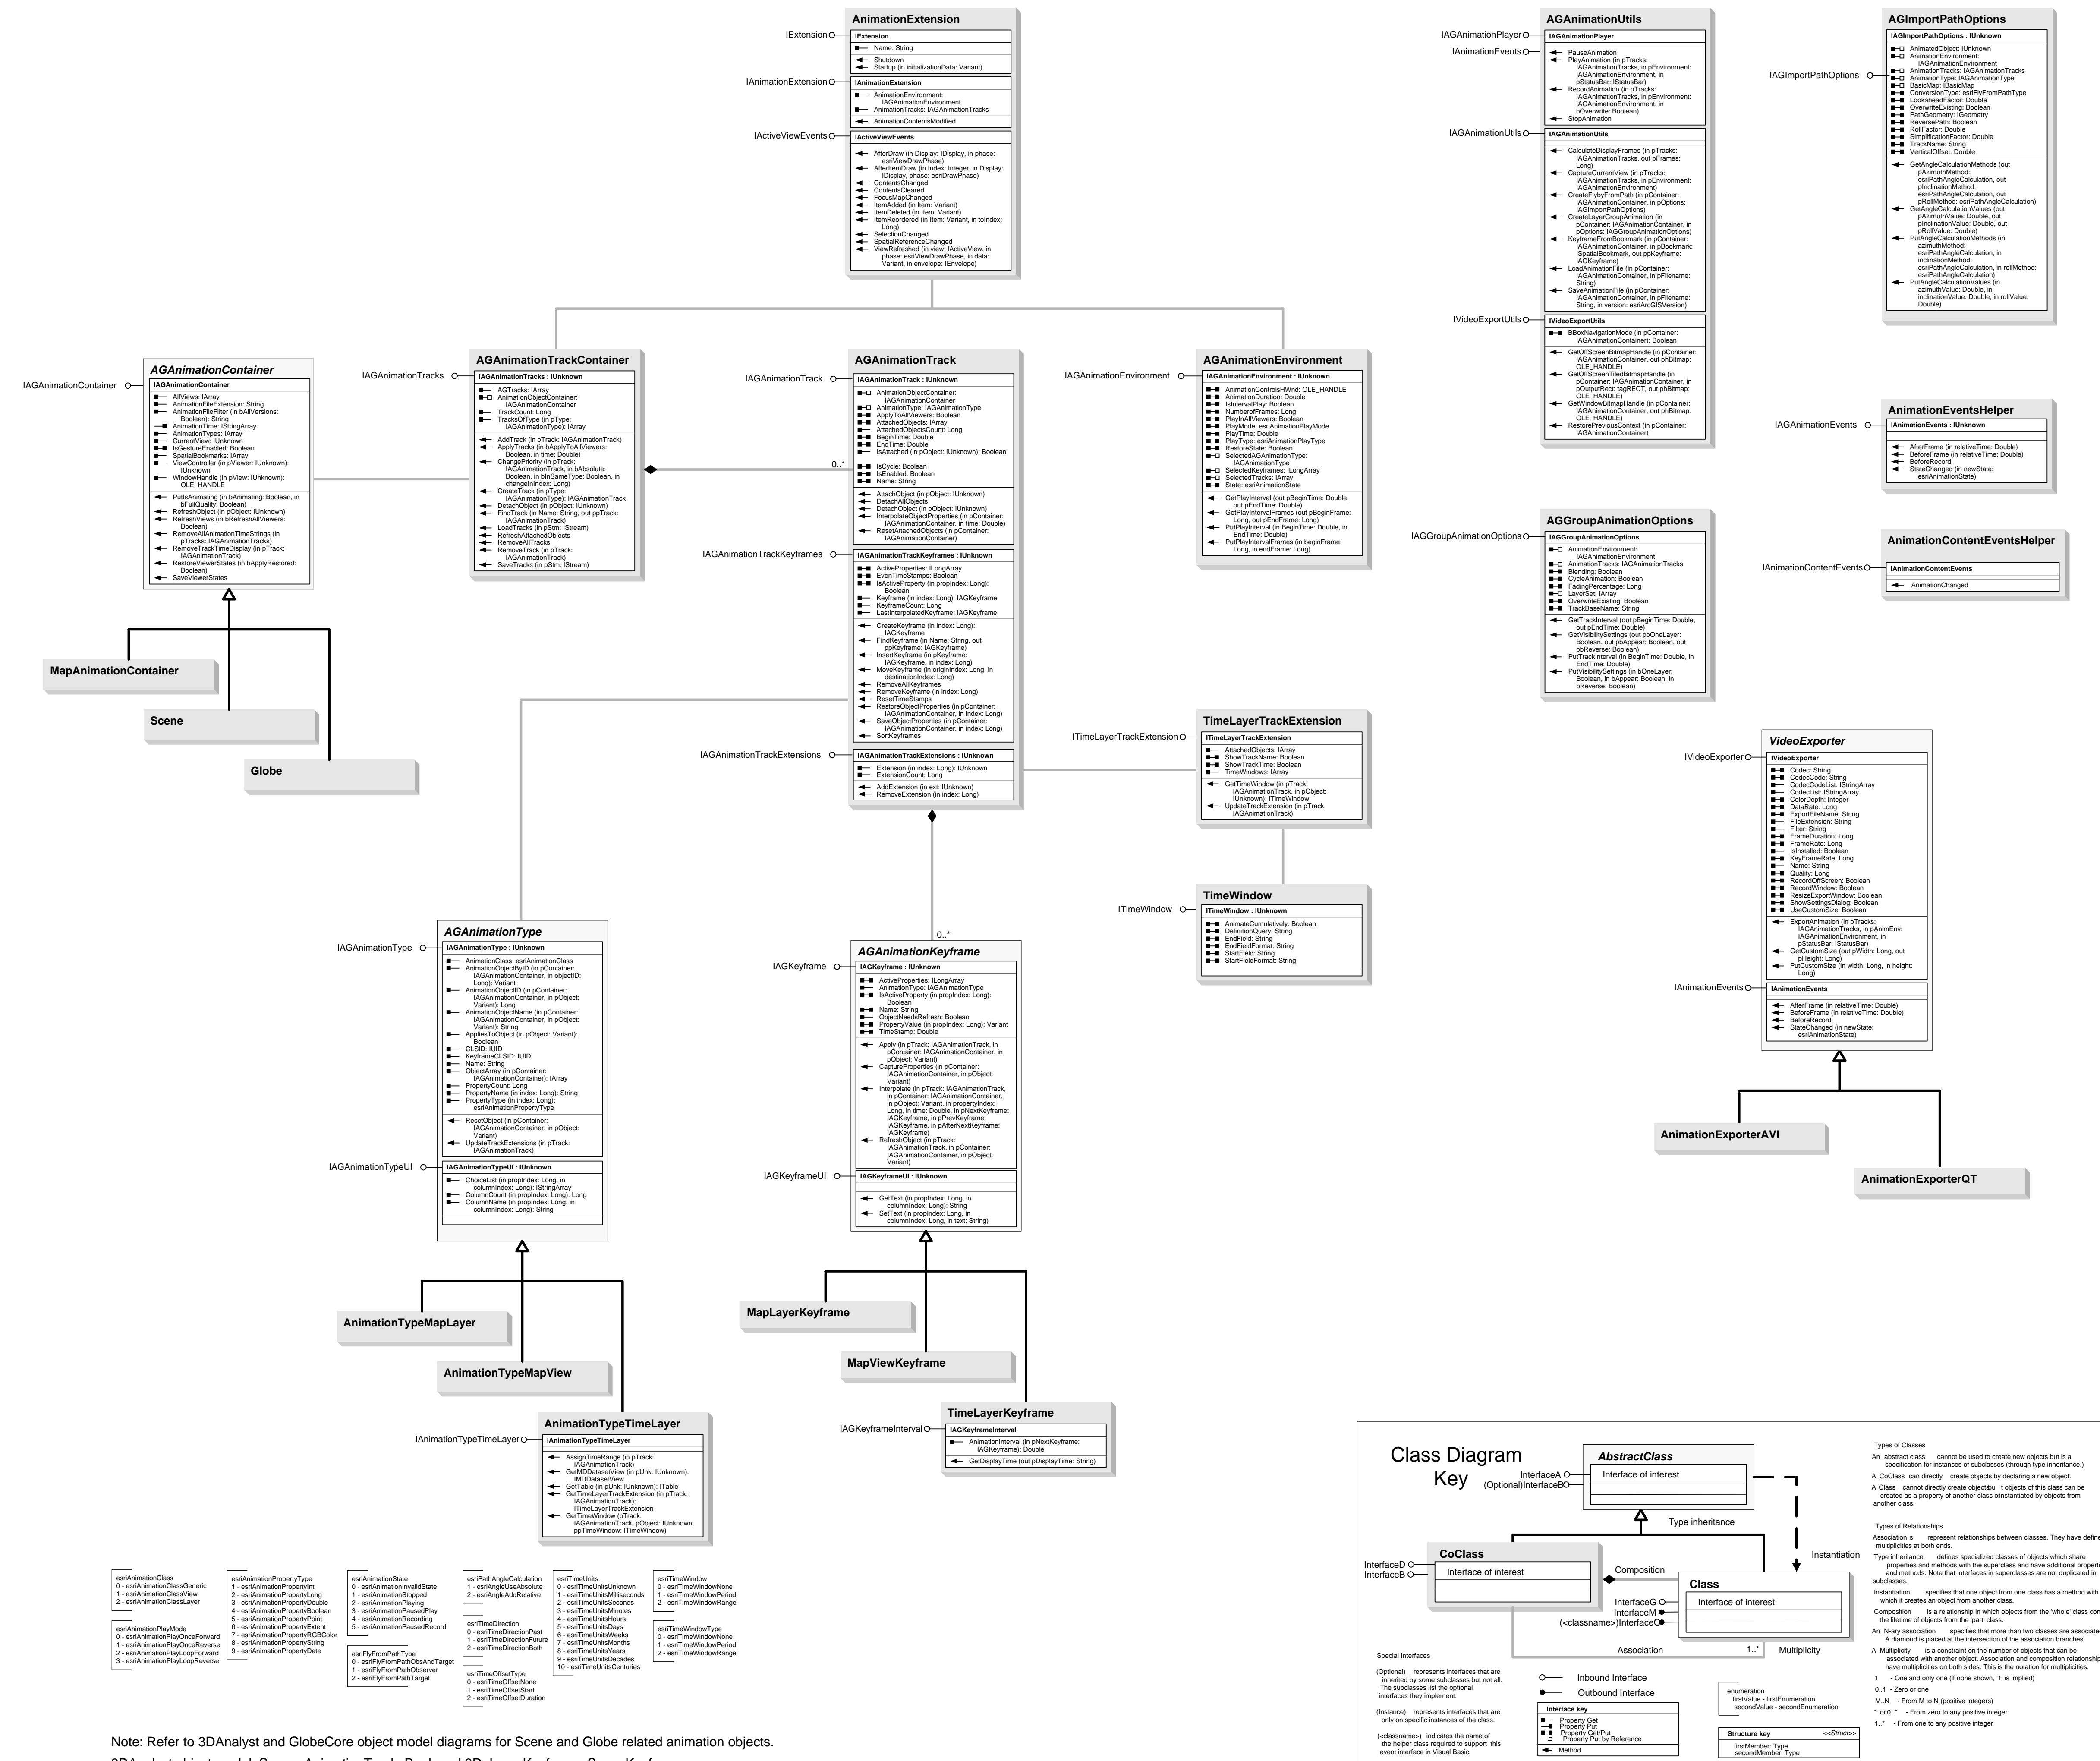

Animation Object Model

ESRI® ArcGIS® 9.2